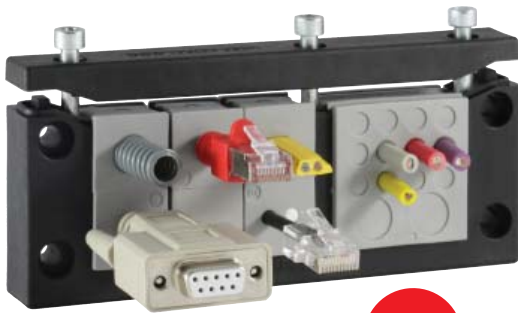

# KEL-U 24

## Cable entry frames

**IP54**

Also available with stainless steel screws (V2A).

Also available with threaded bushings.

Slit KT grommets

### Product description

Split cable entry system for routing cables with connectors providing an IP54 / up to UL type 12 rating. Routing, sealing and providing strain relief for cable diameters from 1 to 35 mm. The new cable entry system is easy to install. Cable grommets are placed into compartments and are securely fixed to the frame during assembly. The KEL-U 24 frame matches exactly the cut-out dimensions for 24-pin standard industrial connectors. Either a cut-out of 36 mm or 46 mm in height can be chosen depending on the cables being routed. A flat rubber gasket is included in the shipment.

### Specifications

Material	Polyamide (PA)
Flame class	UL94-Vo, self-extinguishing
IP rating	IP54, with gasket and correct selection of cable grommets (certified acc. to EN 60529)
UL type rating	UL type 12 (acc. to UL 50E)
Temperature	- 40°C to + 140°C (static)
Properties	Halogen-free, silicone-free
Cut-out dimensions	36/46 × 112 mm / page 218 - 219
Frame depth	17 mm