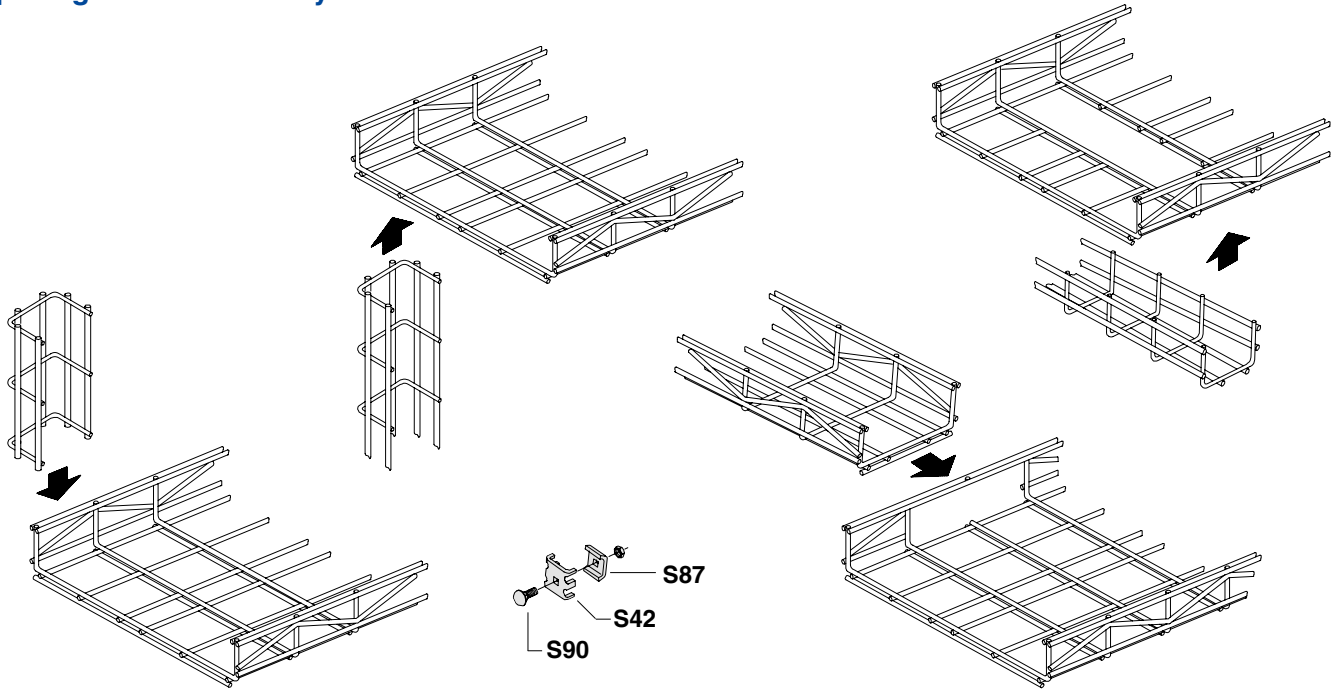

Trays	Splices	Crosses, tees and bends	Hangers
<p>S428</p> 	 <p>1 x S151: 3 x S42 1 x S43 2 x S44 3 x S90</p>	 <p>5 x S42 5 x S43 5 x S90</p> <p>8 x S42 8 x S43 8 x S90 6 x S16</p> <p>4 x S42 4 x S43 4 x S90</p>	 <p>S271 S275 S256</p>
<p>S436</p> 	 <p>1 x S151: 3 x S42 1 x S43 2 x S44 3 x S90</p>	 <p>5 x S42 5 x S43 5 x S90</p> <p>8 x S42 8 x S43 8 x S90 6 x S16</p> <p>8 x S42 8 x S43 8 x S90</p>	 <p>S271 S276 S256</p>
<p>S437</p> 	 <p>1 x S152: 4 x S42 2 x S43 2 x S44 4 x S90</p>	 <p>5 x S42 5 x S43 5 x S90</p> <p>8 x S42 8 x S43 8 x S90 6 x S16</p> <p>12 x S42 12 x S43 12 x S90</p>	 <p>S271 S277 S257</p>
<p>S438</p> 	 <p>1 x S152: 4 x S42 2 x S43 2 x S44 4 x S90</p>	 <p>5 x S42 5 x S43 5 x S90</p> <p>8 x S42 8 x S43 8 x S90 10 x S16</p> <p>16 x S42 16 x S43 16 x S90</p>	 <p>S271 S278 S258</p>
<p>S439</p> 	 <p>1 x S152: 4 x S42 2 x S43 2 x S44 4 x S90</p>	 <p>5 x S42 5 x S43 5 x S90</p> <p>8 x S42 8 x S43 8 x S90 10 x S16</p> <p>20 x S42 20 x S43 20 x S90</p>	 <p>S271 S279 S259</p>
<p>S440</p> 	 <p>1 x S152: 4 x S42 2 x S43 2 x S44 4 x S90</p>	 <p>5 x S42 5 x S43 5 x S90</p> <p>8 x S42 8 x S43 8 x S90 10 x S16</p> <p>24 x S42 24 x S43 24 x S90</p>	 <p>S271 S280 S260</p>

Installation Guide

Tools

Splicing

Splicing Misc. Cable Trays

Wall and Ceiling Hangers

Angle bracket

Sanitary Hanger and Shelf Bracket

S273 T
S87 + S90 x 2

x
S245 = 145m/m
S246 = 245m/m
S247 = 345m/m
S248 = 445m/m
S249 = 545m/m
S250 = 645m/m

Dividers

Elbows

Tees and Crosses

Vertical Bends

Radius Bends

SILTEC has a Cable Tray for Every Need

Standard - open trays