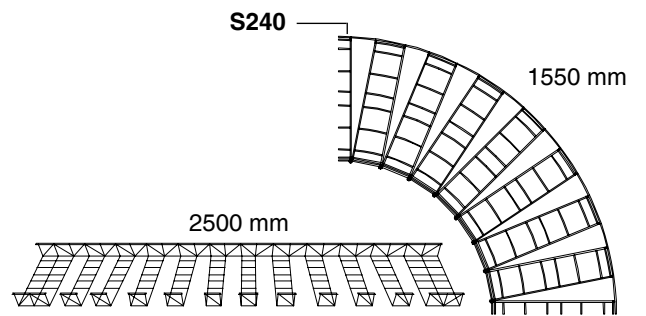

x
S245 = 145m/m
S246 = 245m/m
S247 = 345m/m
S248 = 445m/m
S249 = 545m/m
S250 = 645m/m

Dividers

Elbows

Tees and Crosses

Vertical Bends

Radius Bends

SILTEC has a Cable Tray for Every Need

Standard - open trays