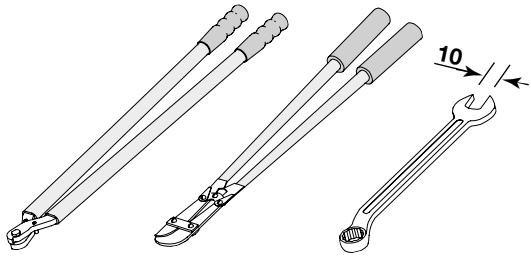

Installation Guide

Tools