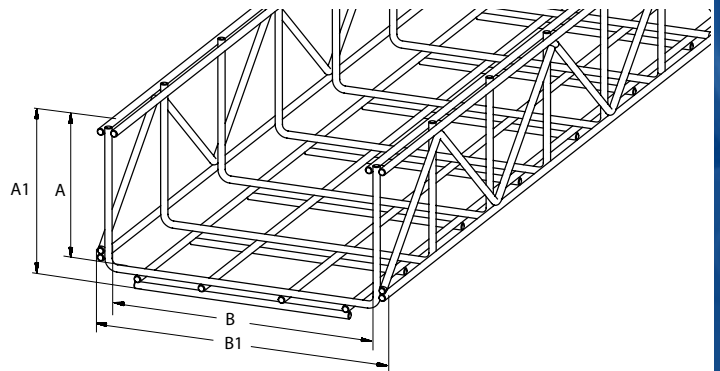

Tray Dimensions

All dimensions in millimeters!

	S235	S236	S237	S238	S239	S240				
A:	100	100	100	100	100	100				
A1:	110	115	115	115	115	115				
B:	100	200	300	400	500	600				
B1:	120	220	320	420	520	620				

Splice Parts

S42 Splice Bracket 316 St. Steel 570598 650508 6 Hot dip galv. 570598 550508 7 El. pl. Zinc 570598 350508 9	S87 Splice Bracket R316 St. Steel 570598 680596 4 Hot dip galv. 570598 580596 5 El. pl. Zinc 570598 380596 7
S91 Bolt Kit 316 St. Steel 570598 685597 6 Hot dip galv. 570598 585597 7	S44 Splice Plate 316 St. Steel 570598 650510 9 Hot dip galv. 570598 550510 0 El. pl. Zinc 570598 350510 2
S285 Divider A: 2000 mm 316 St. Steel 570598 688285 9 Hot dip galv. 570598 588285 0	S16 Plastic Caps ø5 mm - black Polypropylene 570598 199622 3

Ceiling Mounts

S271 Ceiling Hanger

A: 500 mm
B: 63 mm
C: 63 mm

316 St. Steel 570598 688271 2
Hot dip galv. 570598 588271 3

S272 Clg Hanger Extension

A: 1000 mm
B: 56 mm
C: 56 mm

316 St. Steel 570598 688272 9
Hot dip galv. 570598 588272 0

Splice Parts

	S235	S236	S237	S238	S239	S240
	1 x	2 x	3 x	3 x	4 x	4 x
	2 x	2 x	2 x	2 x	2 x	2 x