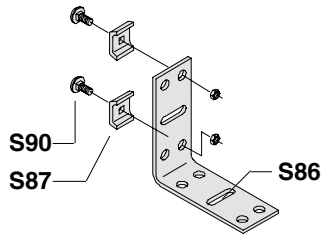

Installation Guide

Tools

Splicing

Splicing Misc. Cable Trays

Wall and Ceiling Hangers

Angle bracket

Sanitary Hanger and Shelf Bracket

S273 T
S87 + S90 x 2

x
S245 = 145m/m
S246 = 245m/m
S247 = 345m/m
S248 = 445m/m
S249 = 545m/m
S250 = 645m/m

Dividers

Elbows

Tees and Crosses

Vertical Bends

Radius Bends

SILTEC has a Cable Tray for Every Need

Standard - open trays