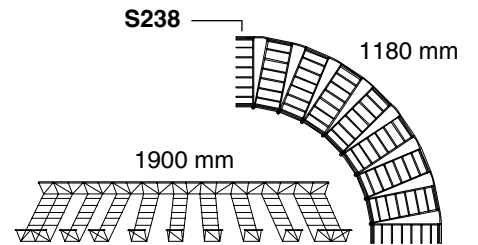

Ceiling Mounts

S271 Ceiling Hanger

A: 500 mm
B: 63 mm
C: 63 mm

316 St. Steel 570598 688271 2
Hot dip galv. 570598 588271 3

S272 Clg Hanger Extension

A: 1000 mm
B: 56 mm
C: 56 mm

316 St. Steel 570598 688272 9
Hot dip galv. 570598 588272 0

x
S245 = 145m/m
S246 = 245m/m
S247 = 345m/m
S248 = 445m/m
S249 = 545m/m
S250 = 645m/m

Dividers

Elbows

Tees and Crosses

Vertical Bends

Radius Bends

SILTEC has a Cable Tray for Every Need

Standard - open trays