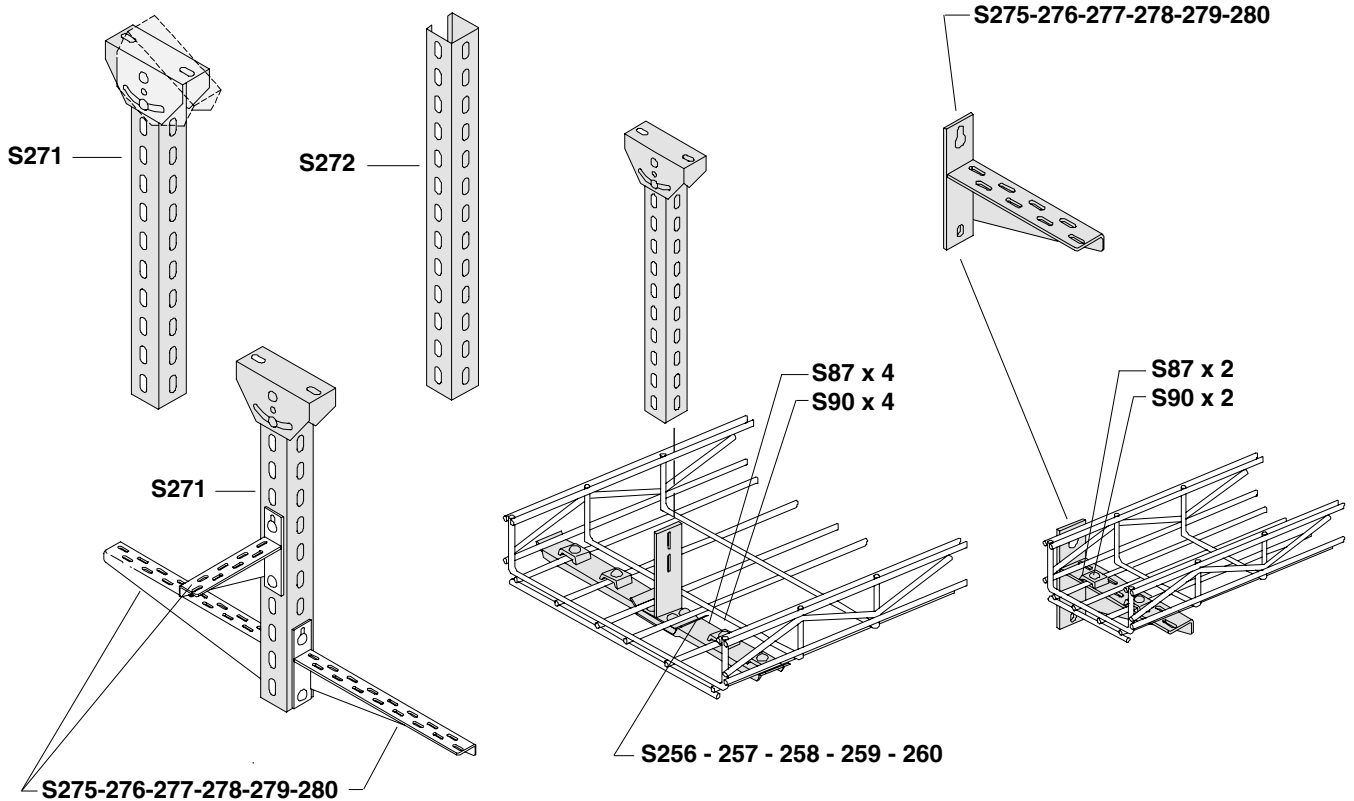

Installation Guide

Tools

Splicing

Splicing Misc. Cable Trays

Wall and Ceiling Hangers

Angle bracket

Sanitary Hanger and Shelf Bracket

S273 T
S87 + S90 x 2