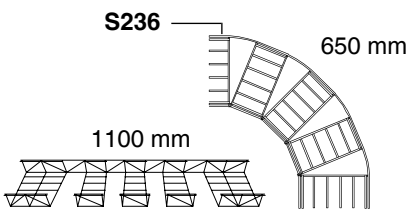

Installation Guide

Tools

Splicing

Splicing Misc. Cable Trays

Wall and Ceiling Hangers

Angle bracket

Sanitary Hanger and Shelf Bracket

S273 T
S87 + S90 x 2

x
S245 = 145m/m
S246 = 245m/m
S247 = 345m/m
S248 = 445m/m
S249 = 545m/m
S250 = 645m/m

Dividers

Elbows

Tees and Crosses

Vertical Bends

Radius Bends

SILTEC has a Cable Tray for Every Need

Standard - open trays