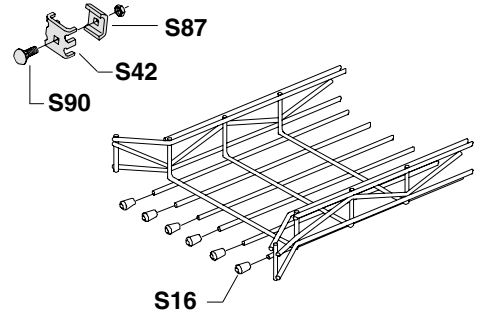

Installation Guide

Tools

Splicing

Splicing Misc. Cable Trays

Wall and Ceiling Hangers

Angle bracket

Sanitary Hanger and Shelf Bracket

S273 T
S87 + S90 x 2

x
S245 = 145m/m
S246 = 245m/m
S247 = 345m/m
S248 = 445m/m
S249 = 545m/m
S250 = 645m/m

Dividers

Elbows

Tees and Crosses

Vertical Bends

Radius Bends

SILTEC has a Cable Tray for Every Need

Standard - open trays