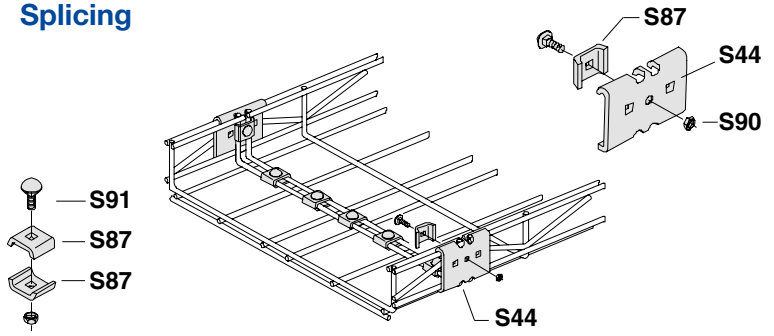

Installation Guide

Tools

Splicing

Splicing Misc. Cable Trays

Wall and Ceiling Hangers