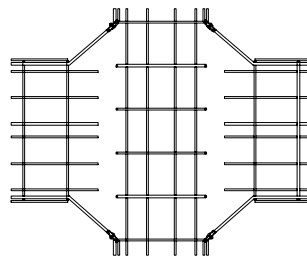

Installation Guide

Tools

Splicing

Splicing Misc. Cable Trays

Wall and Ceiling Hangers

Angle bracket

Sanitary Hanger and Shelf Bracket

S273 T
S87 + S90 x 2

x
S245 = 145m/m
S246 = 245m/m
S247 = 345m/m
S248 = 445m/m
S249 = 545m/m
S250 = 645m/m

Dividers

Elbows

Tees and Crosses

Vertical Bends

Radius Bends

SILTEC has a Cable Tray for Every Need

Standard - open trays