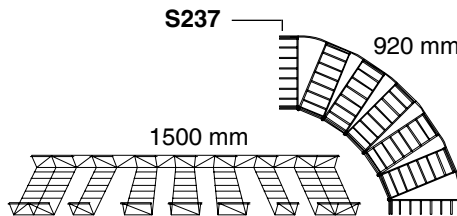

x
S245 = 145m/m
S246 = 245m/m
S247 = 345m/m
S248 = 445m/m
S249 = 545m/m
S250 = 645m/m

Dividers

Elbows

Tees and Crosses

Vertical Bends

Radius Bends

SILTEC has a Cable Tray for Every Need

Standard - open trays