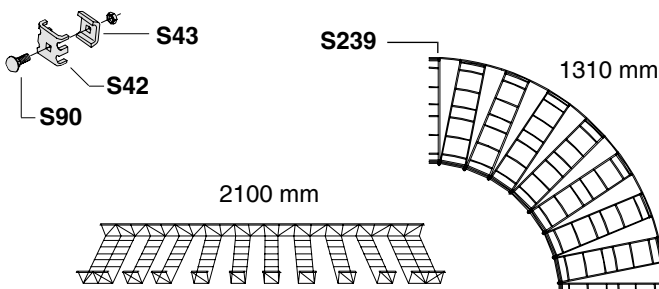

Installation Guide

Tools

Splicing

Splicing Misc. Cable Trays

Wall and Ceiling Hangers

Angle bracket

Sanitary Hanger and Shelf Bracket

S273 T
S87 + S90 x 2

x
S245 = 145m/m
S246 = 245m/m
S247 = 345m/m
S248 = 445m/m
S249 = 545m/m
S250 = 645m/m

Dividers

Elbows

Tees and Crosses

Vertical Bends

Radius Bends

SILTEC has a Cable Tray for Every Need

Standard - open trays