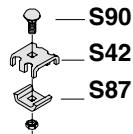

Trays	Splices	Crosses, tees and bends	Hangers
<p>S428</p> 	 <p>1 x S151: 3 x S42 1 x S43 2 x S44 3 x S90</p>	 <p>5 x S42 5 x S43 5 x S90</p> <p>8 x S42 8 x S43 8 x S90 6 x S16</p> <p>4 x S42 4 x S43 4 x S90</p>	 <p>S271 S275 S256</p>
<p>S436</p> 	 <p>1 x S151: 3 x S42 1 x S43 2 x S44 3 x S90</p>	 <p>5 x S42 5 x S43 5 x S90</p> <p>8 x S42 8 x S43 8 x S90 6 x S16</p> <p>8 x S42 8 x S43 8 x S90</p>	 <p>S271 S276 S256</p>
<p>S437</p> 	 <p>1 x S152: 4 x S42 2 x S43 2 x S44 4 x S90</p>	 <p>5 x S42 5 x S43 5 x S90</p> <p>8 x S42 8 x S43 8 x S90 6 x S16</p> <p>12 x S42 12 x S43 12 x S90</p>	 <p>S271 S277 S257</p>
<p>S438</p> 	 <p>1 x S152: 4 x S42 2 x S43 2 x S44 4 x S90</p>	 <p>5 x S42 5 x S43 5 x S90</p> <p>8 x S42 8 x S43 8 x S90 10 x S16</p> <p>16 x S42 16 x S43 16 x S90</p>	 <p>S271 S278 S258</p>
<p>S439</p> 	 <p>1 x S152: 4 x S42 2 x S43 2 x S44 4 x S90</p>	 <p>5 x S42 5 x S43 5 x S90</p> <p>8 x S42 8 x S43 8 x S90 10 x S16</p> <p>20 x S42 20 x S43 20 x S90</p>	 <p>S271 S279 S259</p>
<p>S440</p> 	 <p>1 x S152: 4 x S42 2 x S43 2 x S44 4 x S90</p>	 <p>5 x S42 5 x S43 5 x S90</p> <p>8 x S42 8 x S43 8 x S90 10 x S16</p> <p>24 x S42 24 x S43 24 x S90</p>	 <p>S271 S280 S260</p>

Installation Guide

Tools

Splicing

Splicing Misc. Cable Trays

Wall and Ceiling Hangers

Angle bracket

Sanitary Hanger and Shelf Bracket

S273 T
S87 + S90 x 2

x
S245 = 145m/m
S246 = 245m/m
S247 = 345m/m
S248 = 445m/m
S249 = 545m/m
S250 = 645m/m

Dividers

Elbows

Tees and Crosses

Vertical Bends

Radius Bends

SILTEC has a Cable Tray for Every Need

Standard - open trays