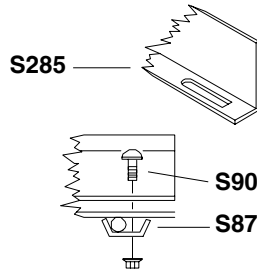

Installation Guide

Tools

Splicing

Splicing Misc. Cable Trays

Wall and Ceiling Hangers

Angle bracket

Sanitary Hanger and Shelf Bracket

S273 T
S87 + S90 x 2

x
S245 = 145m/m
S246 = 245m/m
S247 = 345m/m
S248 = 445m/m
S249 = 545m/m
S250 = 645m/m

Dividers

Elbows

Tees and Crosses

Vertical Bends

Radius Bends

SILTEC has a Cable Tray for Every Need

Standard - open trays