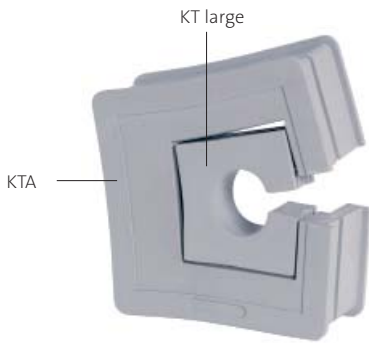

KTF

Grommets for KEL-JUMBO

1.11

Type	Order No.	Clamping range	PU
KTF 00	42371	Blank grommet	1
KTA	42370	Adapter grommet for KT large	1
KTF 34	42376	33 - 36 mm	1
KTF 38	42379	37 - 40 mm	1
KTF 42	42382	41 - 44 mm	1
KTF 46	42385	45 - 48 mm	1
KTF 50	42388	48 - 52 mm	1
KTF 54	42391	53 - 56 mm	1
KTF 58	42394	56 - 60 mm	1
KTF 62	42397	61 - 65 mm	1

Product description

The grommets KTF are suitable for cable diameters up to 65 mm.

Suitable for KEL-JUMBO cable entry frames.

Cables with a comparatively smaller diameter can be utilised with KEL-JUMBO frames by using an adapter grommet.